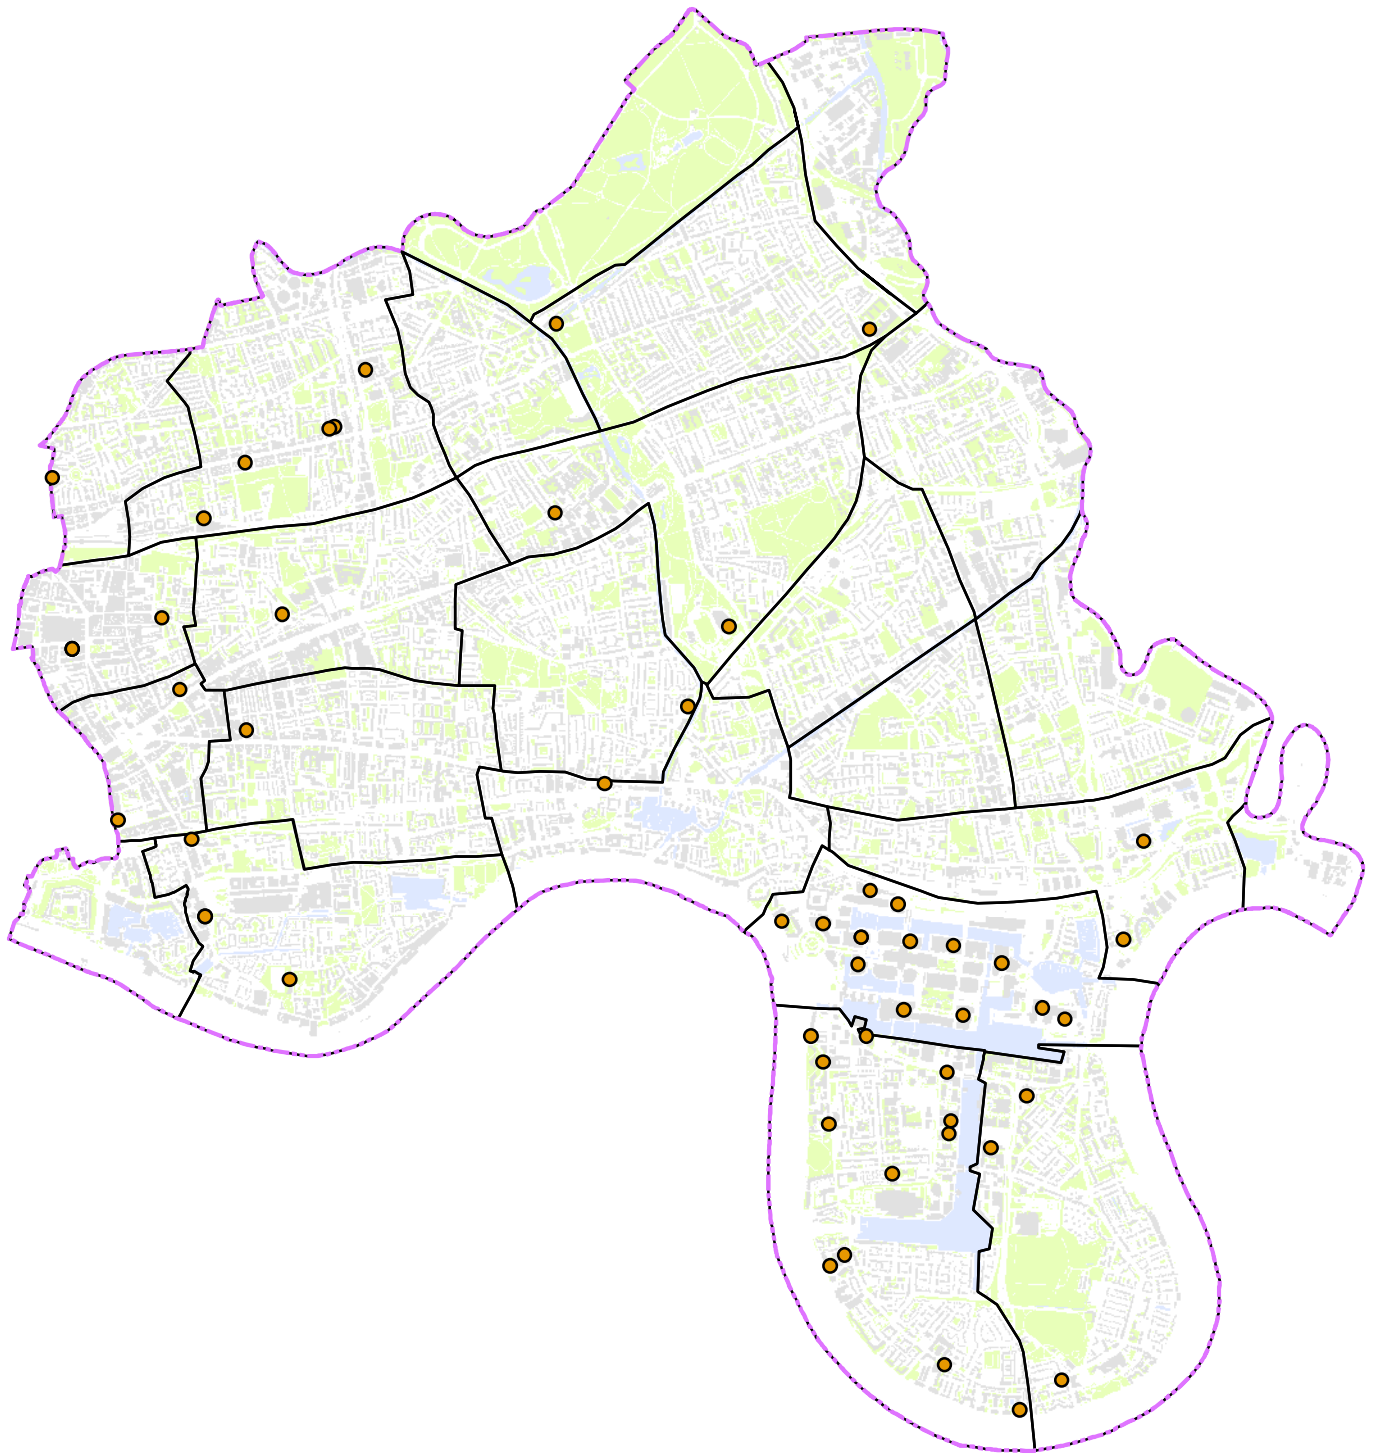

# Map 5

-  Tower Hamlets borough boundary
-  Locality boundary
-  Sports and leisure facilities

Produced by GIS Development & Renewal, Tower Hamlets

Scale: 1:34,881 @ A4

This map is based upon Ordnance Survey material with the permission of Ordnance Survey on behalf of the Controller of Her Majesty's Stationery Office © Crown copyright. Unauthorised reproduction infringes Crown copyright and may lead to prosecution or civil proceedings. London Borough of Tower Hamlets 100019288, 2010.